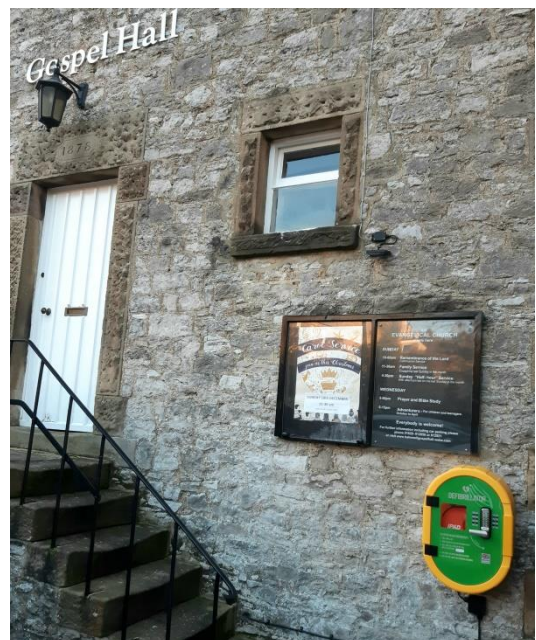

## 9. Bakewell Town Hall - main entrance

Available During  
Business Hours

In the entrance hall at  
the bottom of the main stairs

**what3words**

seasonal.deeds.thing

## 10. Codel Station Road Industrial Estate

24/7

On the outside of the building  
near the Codel sign

**what3words**

novelists.singer.custodial

## 11. Gospel Hall, Stanedge Road

24/7

On the outside of the building  
near the notice boards

**what3words**

tango.running.claw